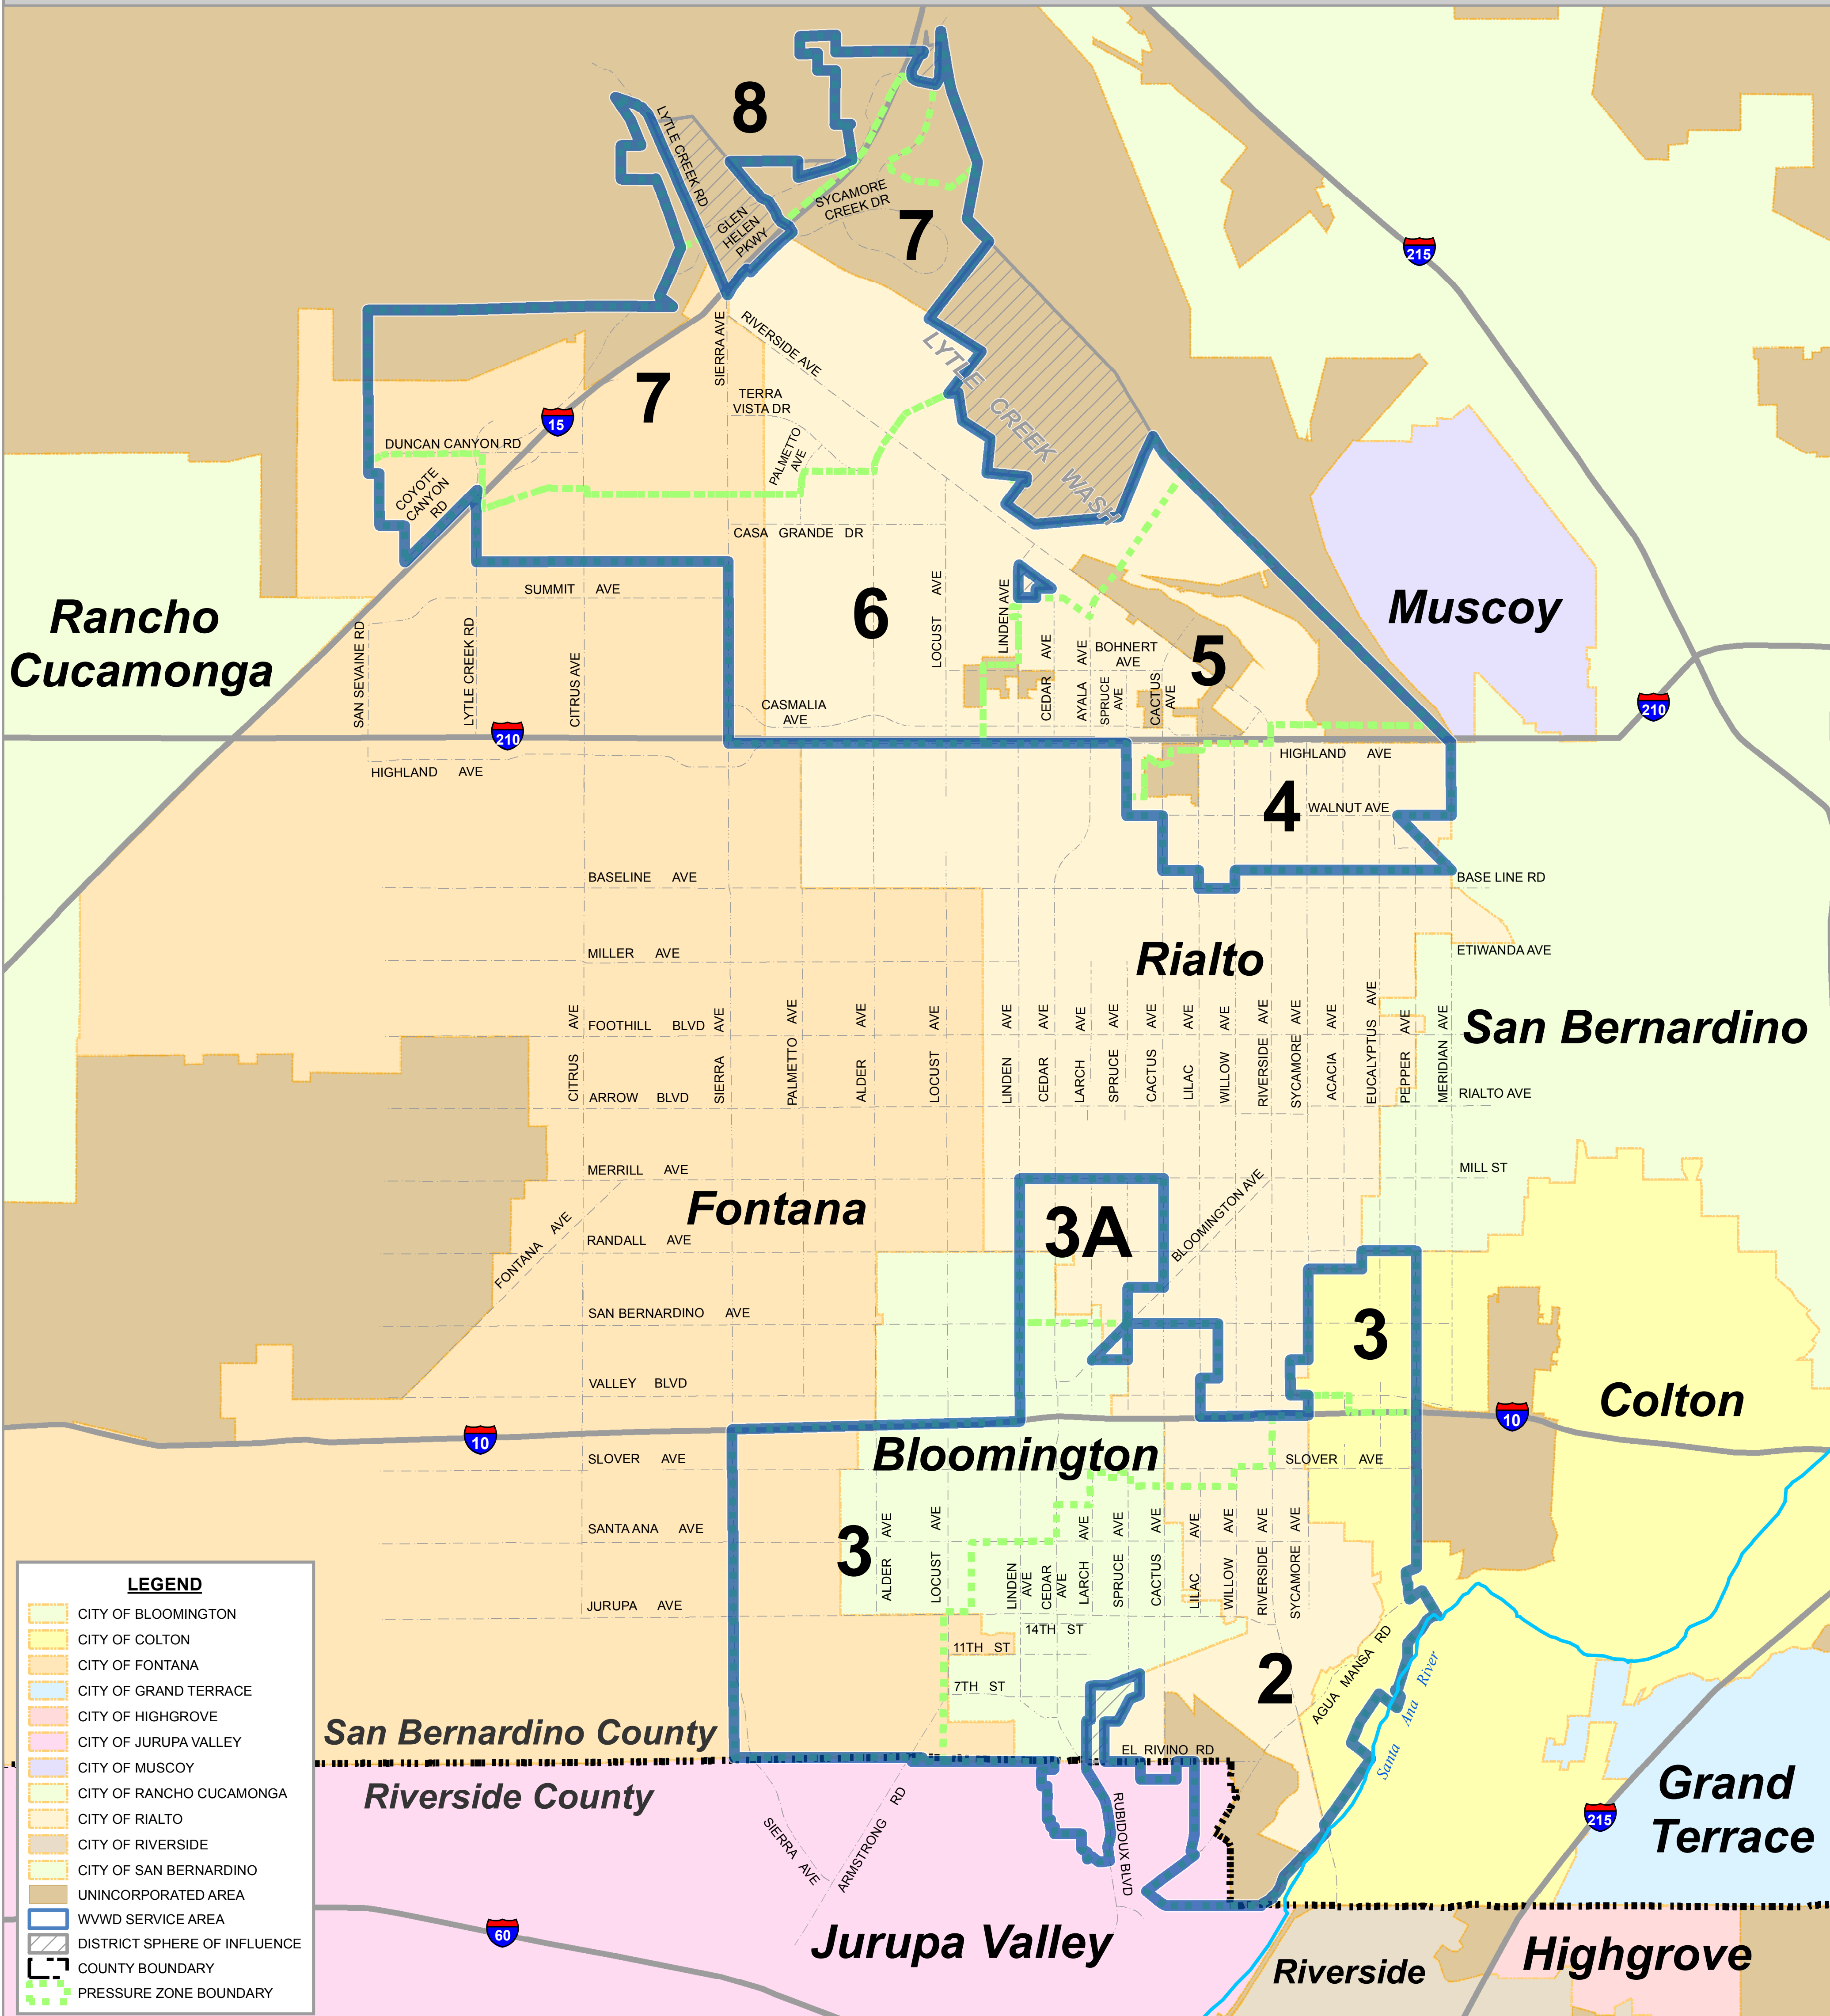

# WEST VALLEY WATER DISTRICT BOUNDARY MAP

**LEGEND**

- CITY OF BLOOMINGTON
- CITY OF COLTON
- CITY OF FONTANA
- CITY OF GRAND TERRACE
- CITY OF HIGHGROVE
- CITY OF JURUPA VALLEY
- CITY OF MUSCOY
- CITY OF RANCHO CUCAMONGA
- CITY OF RIALTO
- CITY OF RIVERSIDE
- CITY OF SAN BERNARDINO
- UNINCORPORATED AREA
- WVWD SERVICE AREA
- DISTRICT SPHERE OF INFLUENCE
- COUNTY BOUNDARY
- PRESSURE ZONE BOUNDARY